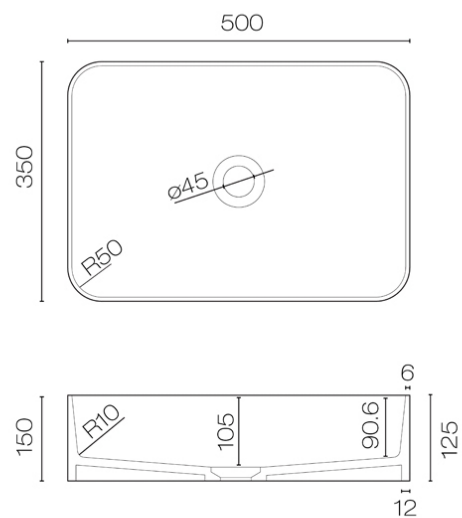

CAPRI

Rectangle Solid Surface Vessel Basin

LEVCAPRECBAS

Features:

- Ultra Thin Matt white finish
- Durable solid surface material
- Optional Solid surface waste available at additional cost

Size:

- 500mm

Warranty:

- 10 year

Colour:

- White:

Accessories, wastes and tapware not included unless stated. Please note measurements are nominal only, please measure product on site. Actual colours may vary