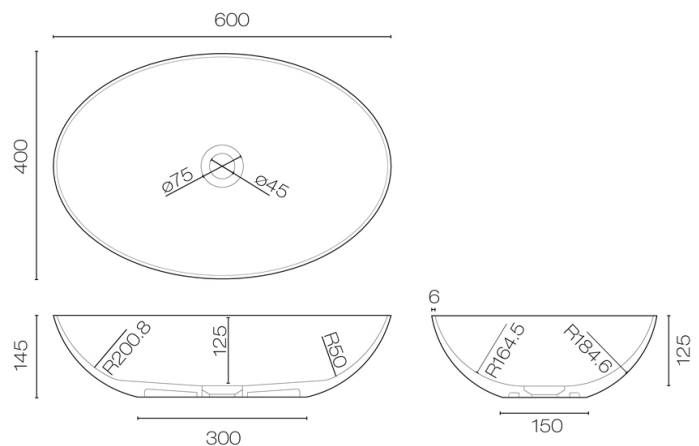

#### Size:

- 600mm

#### Colour:

- White:

Accessories, wastes and tapware not included unless stated. Please note measurements are nominal only, please measure product on site. Actual colours may vary