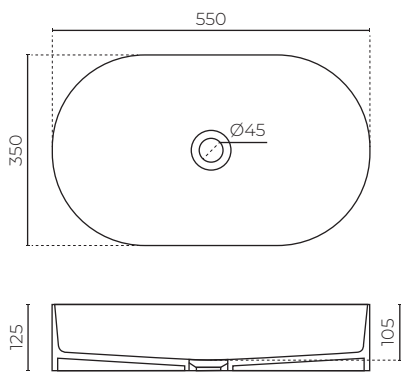

CAPRI
 Ellipse Vessel Basin
 LEVCAPELLBAS

MATERIAL: Solid surface
INSTALLATION: Counter top
WIDTH (MM): 550
DEPTH (MM): 350
HEIGHT (MM): 125
WARRANTY: 10 years
WASTE SIZE (MM): 45
WASTE INCLUDED: No
CLEANING INSTRUCTIONS: Scotch brite pad with Jif or abrasive cleaners are fine for removing marks and stains from the surface.

FEATURES

- Ultra thin matt white finish
- Durable solid surface material
- Optional solid surface waste available at additional cost

SPARE PARTS

- LEVCAPSSWAS / Pop Up Waste

FINISHES AVAILABLE:

Matt White