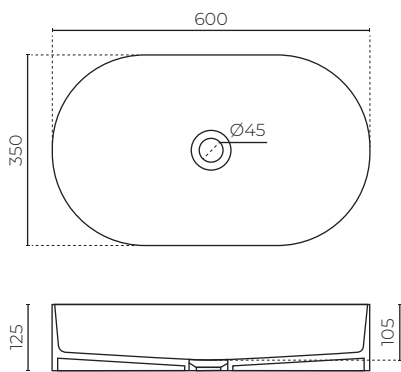

CAPRI

Ellipse Vessel Basin

LEVCAPELLBAS

MATERIAL: Solid surface

INSTALLATION: Counter top

WIDTH (MM): 600

DEPTH (MM): 350

HEIGHT (MM): 125

WARRANTY: 10 years

WASTE SIZE (MM): 45

WASTE INCLUDED: No

CLEANING INSTRUCTIONS: Scotch brite pad with Jif or abrasive cleaners are fine for removing marks and stains from the surface.

FEATURES

- Ultra thin matt white finish
- Durable solid surface material
- Optional solid surface waste available at additional cost