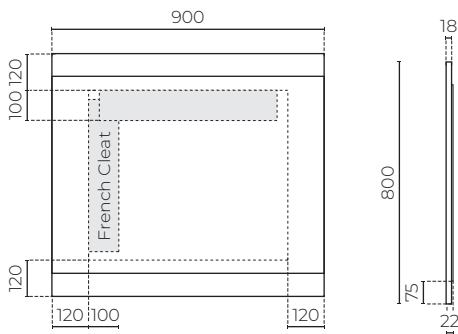

CAPRI
900 Wall Mirror
LEVCAP90MP

French Cleat Fixing System

MIRROR MATERIAL: E1 Moisture resistant board, copper-free mirror backing
INSTALLATION: Wall-hung
WIDTH (MM): 900
DEPTH (MM): 21
HEIGHT (MM): 800
WARRANTY: 5 years
FIXING AREA: Dependant on hanging orientation
FIXING BRACKETS: 2x

FEATURES

- Colour highlights top and bottom.
- Available in 8 colour options.

FINISHES AVAILABLE: