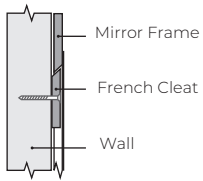

CAPRI
750 Wall Mirror
LEVCAP75MP

French Cleat Fixing System

MIRROR MATERIAL: E1 Moisture resistant board, copper-free mirror backing
INSTALLATION: Wall-hung
WIDTH (MM): 750
DEPTH (MM): 21
HEIGHT (MM): 800
WARRANTY: 5 years
FIXING AREA: Dependant on hanging orientation
FIXING BRACKETS: 2x

FEATURES

- Colour highlights top and bottom.
- Available in 8 colour options.

FINISHES AVAILABLE: