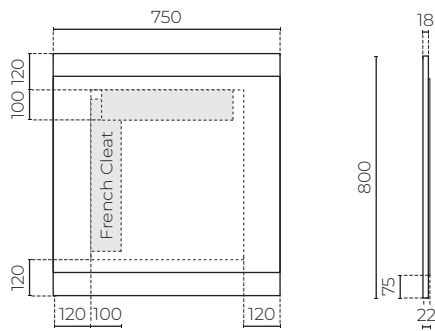

CAPRI
750 Wall Mirror
LEVCAP75MP

French Cleat Fixing System

MIRROR MATERIAL: E1 Moisture resistant board, copper-free mirror backing
INSTALLATION: Wall-hung
WIDTH (MM): 750
DEPTH (MM): 21
HEIGHT (MM): 800
WARRANTY: 5 years
FIXING AREA: Dependant on hanging orientation
FIXING BRACKETS: 2x

FEATURES

- Colour highlights top and bottom.
- Available in 8 colour options.

FINISHES AVAILABLE: