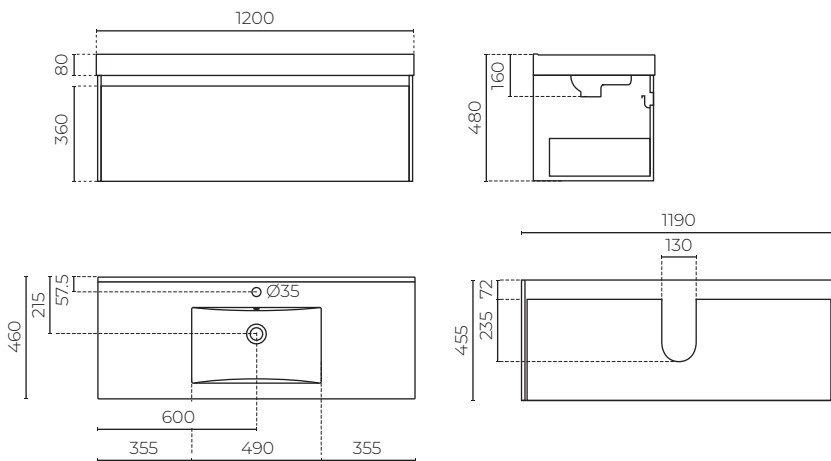

## CAPRI WALL-HUNG VANITY

1200 Single Bowl

LEVCAP120S

**CABINET MATERIAL:** E1 moisture resistant board

**TOP MATERIAL:** 80mm polymarble

**INSTALLATION:** Wall-hung

**WIDTH (MM):** 1200

**DEPTH (MM):** 460

**HEIGHT (MM):** 480

**WARRANTY:** 7 years on the cabinet & top

**OVERFLOW:** Yes

**WASTE SIZE (MM):** 35

**WASTE INCLUDED:** No

**TAPHOLE:** 1

**DRAWER:** 1