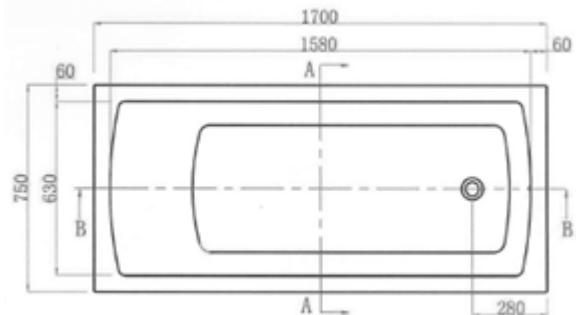

CAMBRIDGE

1700mm Island Bath

LEVCAM1700

Features:

- Island style
- Rectangular style with square ends
- End waste outlet

Specifications:

- Lucite European sanitary grade acrylic
- Fibreglass reinforced with base board
- Fitted floor support providing fall to waste
- Water capacity approx. 257 litres

Colour:

- White

Size:

- 1700 x 750 x 440mm

Warranty:

- 10 years

ACCESSORIES, WASTES AND TAPWARE NOT INCLUDED UNLESS STATED. PLEASE NOTE MEASUREMENTS ARE NOMINAL ONLY.
PLEASE MEASURE PRODUCT ON SITE. ACTUAL COLOURS MAY VARY