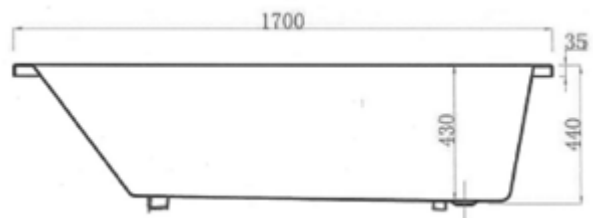

CAMBRIDGE

1700mm Island Bath

LEVCAM1700

Features:

- Island style
- Rectangular style with square ends
- End waste outlet

Specifications:

- Lucite European sanitary grade acrylic
- Fibreglass reinforced with base board
- Fitted floor support providing fall to waste
- Water capacity approx. 257 litres

Colour:

- White

Size:

- 1700 x 750 x 440mm

Warranty:

- 10 years

ACCESSORIES, WASTES AND TAPWARE NOT INCLUDED UNLESS STATED. PLEASE NOTE MEASUREMENTS ARE NOMINAL ONLY.
PLEASE MEASURE PRODUCT ON SITE. ACTUAL COLOURS MAY VARY