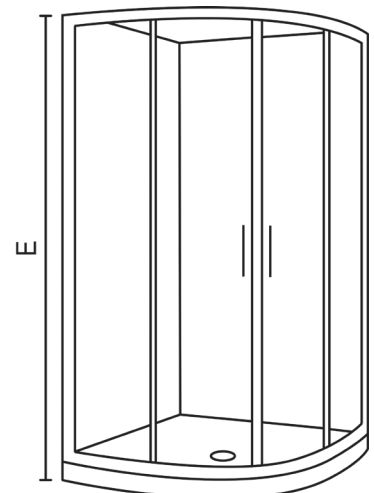

LE·VIVI

TECHNICAL DATA SHEET

CABRIS 900 Round Flat Wall Shower Enclosure – Polished

LEVCA9X2RPOL

Features:

- Twin sliding doors
- Dual quick release rollers
- Extra height (1860mm door)
- Complete with glue, silicone & waste trap
- Centre waste

Specifications:

- 900mm x 900mm
- European sanitary grade acrylic
- 35mm tray upstand
- Overall height 1940mm
- Safety glass AS/NZS 2208:1996

Parts Description:

- LEVNL2142N9POL (Doors)
- LEVWLF92SWH (Wall)
- LEVAUR90 (Tray)
- LEVGP2 (Glue pack)
- LEVGD6 (Trap)

Colour:

- Polished/Clear Glass

Size:

A = 900mm B = 450mm
C = 900mm D = 450mm
E = 1940mm

Warranty:

- 10 years on Acrylic walls, tray and doors
- 2 years on shower seals

ACCESSORIES, WASTES AND TAPWARE NOT INCLUDED UNLESS STATED. PLEASE NOTE MEASUREMENTS ARE NOMINAL ONLY. PLEASE MEASURE PRODUCT ON SITE