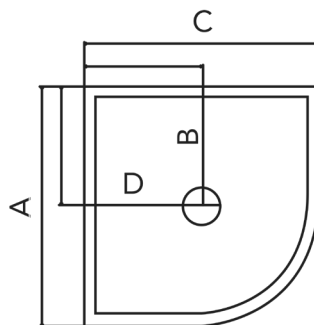

LE·VIVI

TECHNICAL DATA SHEET

CABRIS 900 Round Flat Wall Shower Enclosure – Polished

LEVCA9X2RPOL

Features:

- Twin sliding doors
- Dual quick release rollers
- Extra height (1860mm door)
- Complete with glue, silicone & waste trap
- Centre waste

Specifications:

- 900mm x 900mm
- European sanitary grade acrylic
- 35mm tray upstand
- Overall height 1940mm
- Safety glass AS/NZS 2208:1996

Parts Description:

- LEVNL2142N9POL (Doors)
- LEVWLF92SWH (Wall)
- LEVAUR90 (Tray)
- LEVGP2 (Glue pack)
- LEVGD6 (Trap)

Colour:

- Polished/Clear Glass

Size:

A = 900mm B = 450mm
C = 900mm D = 450mm
E = 1940mm

Warranty:

- 10 years on Acrylic walls, tray and doors
- 2 years on shower seals

ACCESSORIES, WASTES AND TAPWARE NOT INCLUDED UNLESS STATED. PLEASE NOTE MEASUREMENTS ARE NOMINAL ONLY. PLEASE MEASURE PRODUCT ON SITE