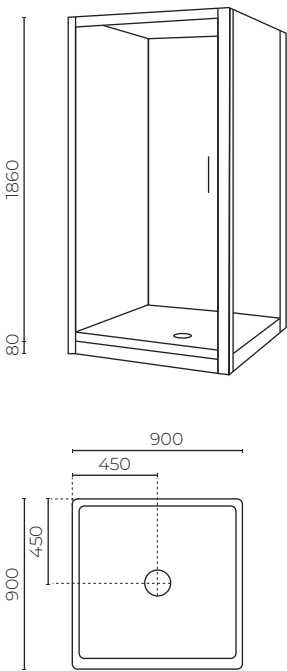

## CABRIS SQUARE FLAT WALL

900mm Shower Enclosure

LEVCA9X2WH | LEVCA9X2POL

**CONSTRUCTION:** Acrylic

**WIDTH (MM):** 900

**DEPTH (MM):** 900

**HEIGHT (MM):** 1940

**DOOR/S:** 1

**SHAPE:** Square

**TRAY UPSTAND (MM):** 35

**WASTE LOCATION:** Centre

**MOULDED:** No

**WARRANTY:** 10 years on Acrylic walls, tray and doors, 2 years on shower seals

### FEATURES

- Pivot hinge door
- Solid chrome on brass handle
- Extra height (1860mm door)
- Complete with glue, silicone & waste trap
- Magnetic close door
- Comes with free glass shelves