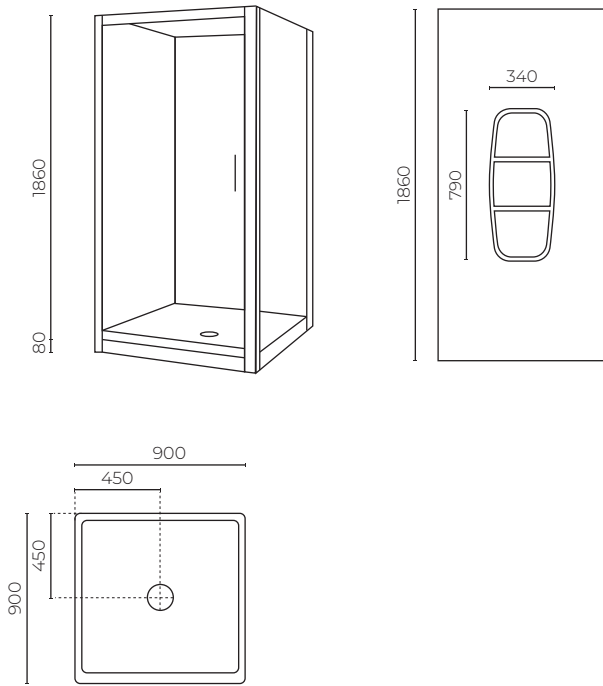

CABRIS SQUARE MOULDED WALL

900mm Shower Enclosure

LEVCA9X2MWWH | LEVCA9X2MWPOL

CONSTRUCTION: Acrylic

WIDTH (MM): 900

DEPTH (MM): 900

HEIGHT (MM): 1940

DOOR/S: 1

SHAPE: Square

TRAY UPSTAND (MM): 35

WASTE LOCATION: Centre

MOULDED: Yes

MOULDING: Left/right hand

WARRANTY: 10 years on Acrylic walls, tray and doors, 2 years on shower seals

FEATURES

- Pivot hinge door
- Solid chrome on brass handle
- Extra height (1860mm door)
- Complete with glue, silicone & waste trap
- Magnetic close door
- Nano-coated safety glass/safety glass AS/NZS2208:1996

SPARE PARTS

- LEVNL1221N9** / Door & return
- LEVWL92SMW / Wall
- LEVAUF90 / Tray
- LEVGP2 / Glue pack (for polished)
- LEVGP1 / Glue pack (for white)
- LEVGD6 / Trap with chrome lid

FINISHES AVAILABLE: