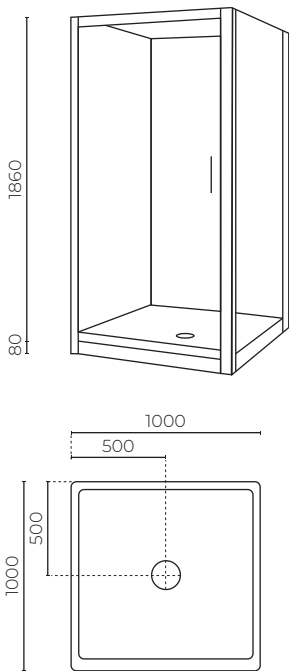

CABRIS SQUARE FLAT WALL

1000mm Shower Enclosure

LEVCA10X2WH | LEVCA10X2POL

CONSTRUCTION: Acrylic

WIDTH (MM): 1000

DEPTH (MM): 1000

HEIGHT (MM): 1940

DOOR/S: 1

SHAPE: Square

TRAY UPSTAND (MM): 35

WASTE LOCATION: Centre

MOULDED: No

WARRANTY: 10 years on Acrylic walls, tray and doors,
2 years on shower seals

FEATURES

- Pivot hinge door
- Solid chrome on brass handle
- Extra height (1860mm door)
- Complete with glue, silicone & waste trap
- Magnetic close door
- Comes with free glass shelves

SPARE PARTS

- LEVNL1221N10** / Door and return
- LEVWLF102S / Wall
- LEVAUF100 / Tray
- LEVGP2 / Glue pack (for polished)
- LEVGP1 / Glue pack (for white)
- LEVGD6 / Trap with chrome lid

FINISHES AVAILABLE: