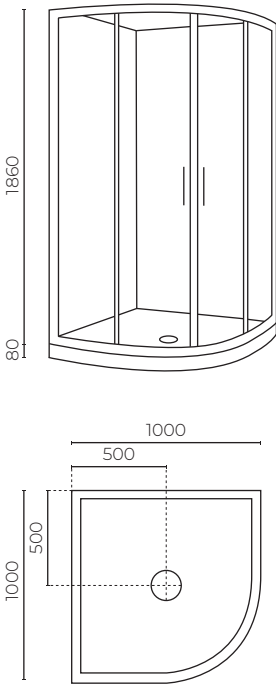

## CABRIS ROUND FLAT WALL

1000mm Shower Enclosure

LEVCA10X2RWH | LEVCA10X2RPOL

**CONSTRUCTION:** Acrylic

**WIDTH (MM):** 1000

**DEPTH (MM):** 1000

**HEIGHT (MM):** 1940

**DOOR/S:** 2

**SHAPE:** Round

**TRAY UPSTAND (MM):** 35

**WASTE LOCATION:** Centre

**MOULDED:** No

**WARRANTY:** 10 years on Acrylic walls, tray and doors,  
2 years on shower seals

### FEATURES

- Twin sliding doors
- Dual quick release rollers
- Extra height (1860mm door)
- Complete with glue, silicone & waste trap
- Magnetic close door
- Comes with free glass shelves
- Nano-coated safety glass/safety glass AS/NZS2208:1996