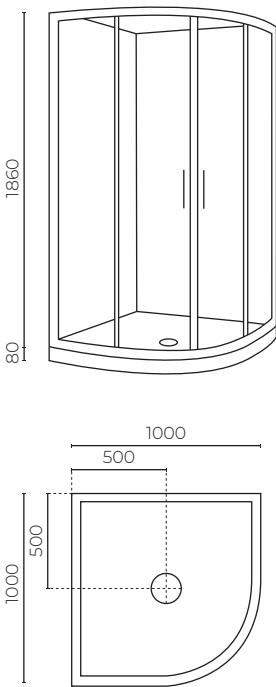

## CABRIS ROUND FLAT WALL

1000mm Shower Enclosure

LEVCA10X2RWH | LEVCA10X2RPOL

**CONSTRUCTION:** Acrylic  
**WIDTH (MM):** 1000  
**DEPTH (MM):** 1000  
**HEIGHT (MM):** 1940  
**DOOR/S:** 2  
**SHAPE:** Round  
**TRAY UPSTAND (MM):** 35  
**WASTE LOCATION:** Centre  
**MOULDED:** No  
**WARRANTY:** 10 years on Acrylic walls, tray and doors,  
 2 years on shower seals

### FEATURES

- Twin sliding doors
- Dual quick release rollers
- Extra height (1860mm door)
- Complete with glue, silicone & waste trap
- Magnetic close door
- Comes with free glass shelves

### SPARE PARTS

- LEVNL2142N10\*\* / Doors
- LEVWLF102S / Wall
- LEVAUR100 / Tray
- LEVGP2 / Glue pack (for polished)
- LEVGP1 / Glue pack (for white)
- LEVGD6 / Trap with chrome lid