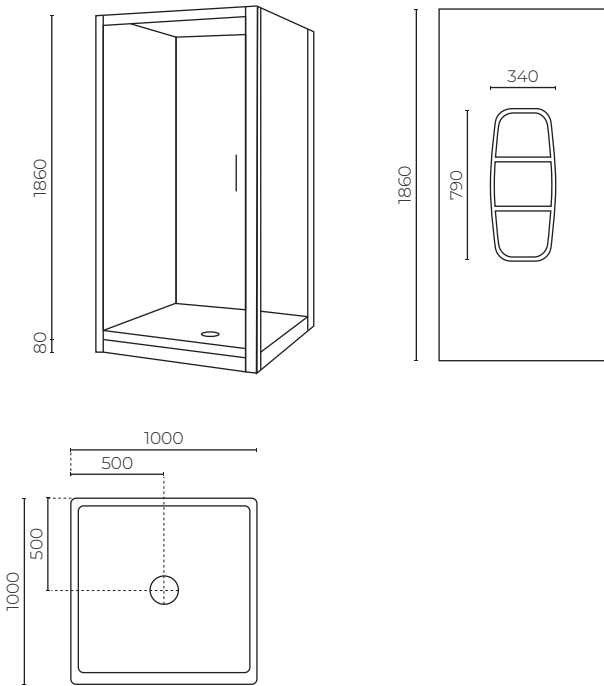

CABRIS SQUARE MOULDED WALL

1000mm Shower Enclosure

LEVCA10X2MWWH | LEVCA10X2MWPOL

CONSTRUCTION: Acrylic

WIDTH (MM): 1000

DEPTH (MM): 1000

HEIGHT (MM): 1940

DOOR/S: 1

SHAPE: Square

TRAY UPSTAND (MM): 35

WASTE LOCATION: Centre

MOULDED: Yes

MOULDING: Left/right hand

WARRANTY: 10 years on Acrylic walls, tray and doors, 2 years on shower seals

FEATURES

- Pivot hinge door
- Solid chrome on brass handle
- Extra height (1860mm door)
- Complete with glue, silicone & waste trap
- Magnetic close door
- Safety glass AS/NZS 2208:1996

SPARE PARTS

- LEVNL1221N10** / Door and return
- LEVWL102SMW / Wall
- LEVAUF100 / Tray
- LEVGP2 / Glue pack (for polished)
- LEVGP1 / Glue pack (for white)
- LEVGD6 / Trap with chrome lid

FINISHES AVAILABLE: