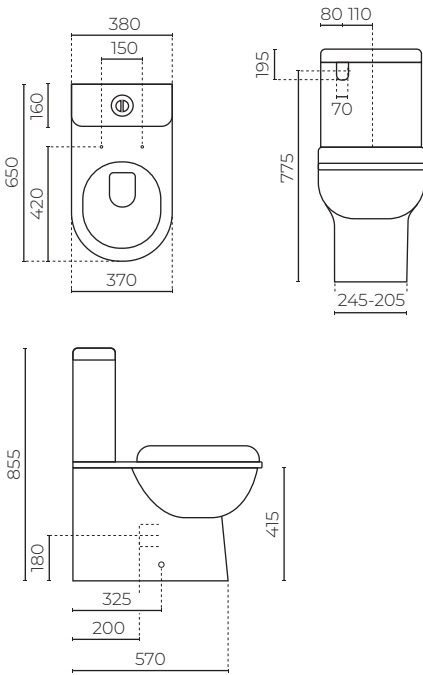

BROOKLYN (PRE-SEPT 22)

Back-to-wall Toilet Suite

LEVBROOKLYN

CONSTRUCTION: Vitreous china

WIDTH (MM): 380

DEPTH (MM): 655

HEIGHT (MM): 855

SOFT CLOSE: Yes

RIMLESS: No

PAN: Back-to-wall P

REAR OF PAN WIDTH (MM): 240

TRAP / SETOUT (MM): S / 140-220

WELS RATING: 4 star rated

WATER CONSUMPTION (L/FLUSH): 4.5/3 (3.3L average flush)

WARRANTY: 10 years on toilet suite, 5 years on inlet and outlet valve, 1 year on non-residential

FEATURES

- Fully integrated back to wall suite
- Thermoplast soft close seat
- Standard bottom entry left/right hand - back entry left hand side only
- Complete with universal pan connector
- WDI valves

SPARE PARTS

- LEVBROCIS / Cistern
- LEVBROSEAT / Seat
- LEVBROSEAT / Seat hinge set
- LEVUPC / Pan connector
- LEVB4910T / Flushing valve
- LEV3200 / Inlet valve bottom/rear
- LEVB5602K / Push button set
- LEVB2041 / Cistern bolt set
- LEVB9041 / 15mm cistern plug
- LEV301826 / Gasket/Donut