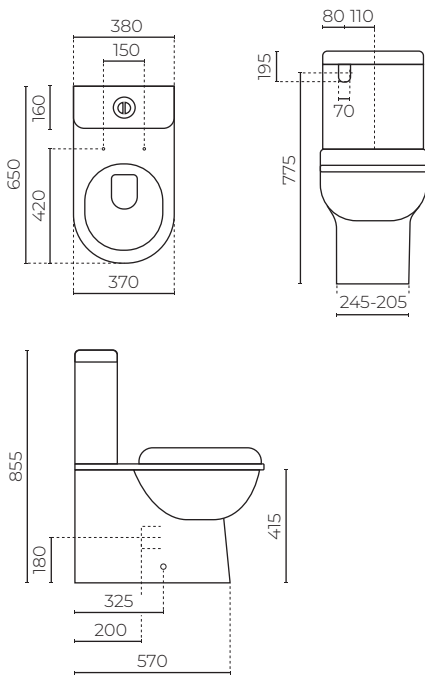

BROOKLYN

Back-to-wall Toilet Suite

LEVBROOKLYN

CONSTRUCTION: Vitreous china

WIDTH (MM): 380

DEPTH (MM): 655

HEIGHT (MM): 875

SOFT CLOSE: Yes

RIMLESS: No

PAN: Back-to-wall P

REAR OF PAN WIDTH (MM): 240

TRAP / SETOUT (MM): S / 140-220

WELS RATING: 4 star rated

WATER CONSUMPTION (L/FLUSH): 4.5/3 (3.3L average flush)

WARRANTY: 10 years on toilet suite, 5 years on inlet and outlet valve, 1 year on non-residential

FEATURES

- Fully integrated back to wall suite
- Thermoplast soft close seat
- Standard bottom entry left/right hand - back entry left hand side only
- Complete with universal pan connector
- WDI valves

SPARE PARTS

- LEVBROCIS / Cistern
- LEVBROPAN / Pan
- LEVBROSEAT / Seat
- LEV9371015 / Seat hinge set
- LEVUPC / Pan connector
- LEVB4910T / Flushing valve
- LEV3200 / Inlet valve bottom/rear
- LEVB5602K / Push button set
- LEVB2041 / Cistern bolt set
- LEVB9041 / 15mm cistern plug
- LEV301826 / Gasket/Donut