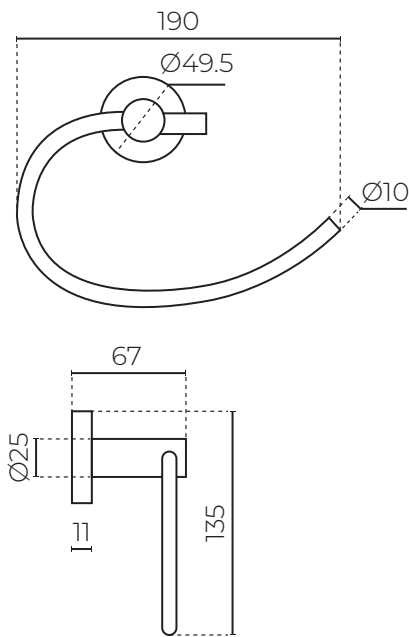

**BELLA**  
Towel Ring  
LEVBELTRC

**MATERIAL:** Solid brass construction  
**WIDTH (MM):** 190  
**DEPTH (MM):** 67  
**HEIGHT (MM):** 135  
**HOOK BASE DIAMETER (MM):** 49.5  
**WARRANTY:** 10 years warranty

**FEATURES**

- Modern round design
- Dual fixing point

**FINISHES AVAILABLE:**

Chrome