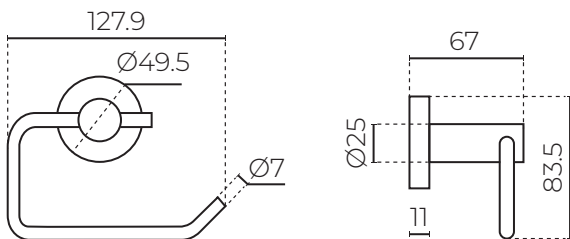

BELLA
Toilet Roll Holder
LEVBELTPC

MATERIAL: Solid brass construction
WIDTH (MM): 127.9
DEPTH (MM): 67
HEIGHT (MM): 83.5
HOOK BASE DIAMETER (MM): 49.5
WARRANTY: 10 years warranty

FEATURES

- Modern round design
- Swivel motion
- Dual fixing point