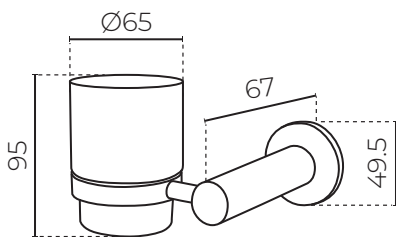

BELLA Tumbler & Holder LEVBELTHC

MATERIAL: Solid brass construction
WIDTH DIAMETER (MM): 65
DEPTH (MM): 67
HEIGHT (MM): 95
HOOK BASE DIAMETER (MM): 49.5
WARRANTY: 10 years warranty

FEATURES

- Modern round design
- Removable glass tumbler
- Frosted glass tumbler
- Dual fixing point