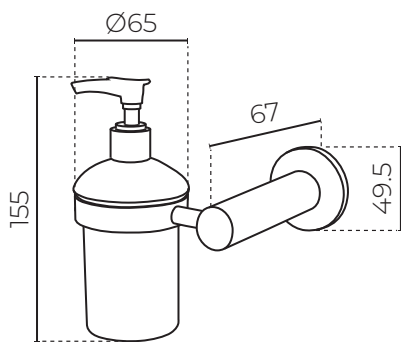

## BELLA

Soap dispenser

LEVBELSDDC

**MATERIAL:** Solid brass construction  
**WIDTH DIAMETER (MM):** 65  
**DEPTH (MM):** 67  
**HEIGHT (MM):** 155  
**HOOK BASE DIAMETER (MM):** 49.5  
**WARRANTY:** 10 years warranty

### FEATURES

- Modern round design
- Removable glass dispenser
- Frosted glass container
- Dual fixing point