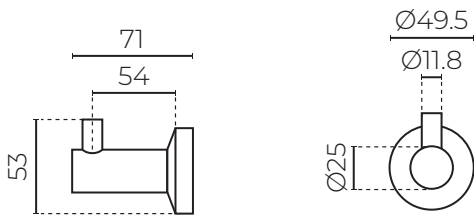

## BELLA

Robe Hook

LEVBELRHC

**MATERIAL:** Solid brass construction  
**BASE DIAMETER (MM):** 49.5  
**DEPTH (MM):** 71  
**HEIGHT (MM):** 53  
**WARRANTY:** 10 years warranty

### FEATURES

- Modern round design
- Dual fixing point