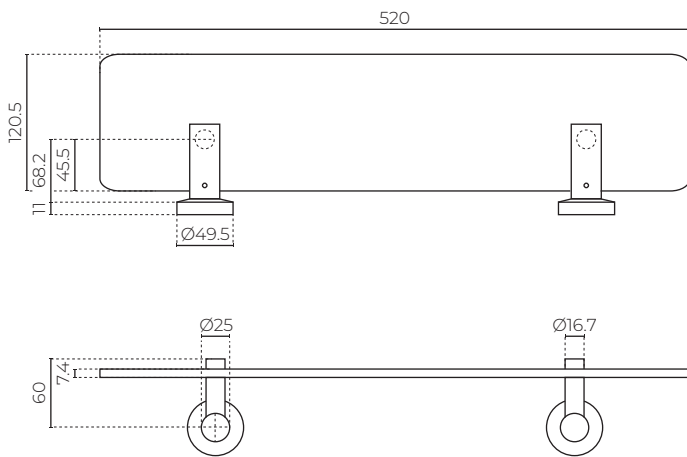

BELLA
Glass Shelf
LEVBELGSC

MATERIAL: Solid brass/clear safety glass construction
WIDTH (MM): 520
DEPTH (MM): 120.5
HEIGHT (MM): 60
HOOK BASE DIAMETER (MM): 49.5
WARRANTY: 10 years warranty

FEATURES

- Modern round design
- Toughened safety glass
- Dual fixing point