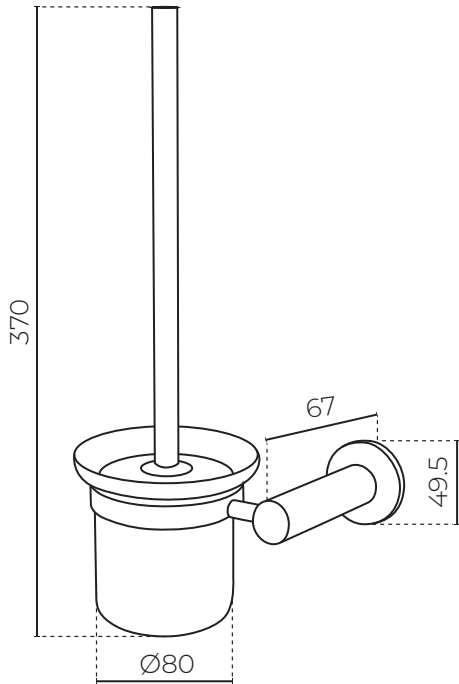

## BELLA

### Toilet Brush Holder and Stand

LEVBELCPTBH

**MATERIAL:** Solid brass construction  
**WIDTH DIAMETER (MM):** 80  
**DEPTH (MM):** 67  
**HEIGHT (MM):** 370  
**HOOK BASE DIAMETER (MM):** 49.5  
**WARRANTY:** 10 years warranty

#### FEATURES

- Modern round design
- Removable glass holder & brush
- Frosted glass holder