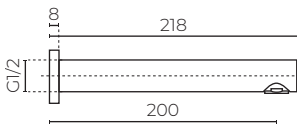

## ASPEN

Round Bath Spout

LEVASPBSTSS | LEVASPBSTGM

**CONSTRUCTION:** Solid brushed stainless steel

**PRESSURE:** All pressure

**BASE DIAMETER (MM):** 50

**LENGTH (MM):** 218

**WARRANTY:** Lifetime on stainless steel, 5 years on PVD gunmetal finish, 1 year on non-residential applications