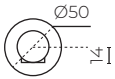

## ASPEN

Round Bath Spout

LEVASPBSTSS | LEVASPBSTGM

**CONSTRUCTION:** Solid brushed stainless steel

**PRESSURE:** All pressure

**BASE DIAMETER (MM):** 50

**LENGTH (MM):** 218

**WARRANTY:** Lifetime on stainless steel, 5 years on PVD gunmetal finish, 1 year on non-residential applications