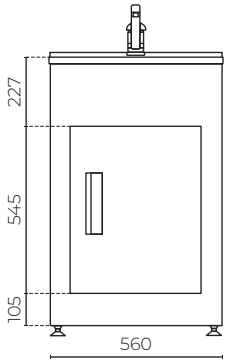

LAUNDRASTUDIO

560mm

LEVAQPWTUBSTUD

INSTALLATION: Floor-standing

WIDTH (MM): 560

DEPTH (MM): 565

HEIGHT (MM): 910

WARRANTY: 5 years on cabinet and all pressure mixer
20 years bowl and ceramic cartridge

OVERFLOW / CAPACITY (L/MIN): Yes / Greater than 25

PRESSURE: All pressure

WELS RATING: 3 star rated

WATER CONSUMPTION (L/MIN): 9

TAP HEIGHT(MM): ~ 165

FEATURES

- Pressed, seamless laundry tub with an anti-drip lip
- Recessed metal door handles
- Includes door storage basket
- Hot and cold isolators, dual capped outlets 15 and 20mm
- The sink size is 445 x 395 x 190mm (depth)