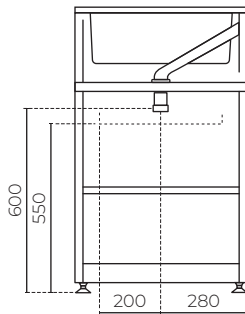

LAUNDRASTUDIO

560mm

LEVAQPWTUBSTUD

INSTALLATION: Floor-standing

WIDTH (MM): 560

DEPTH (MM): 565

HEIGHT (MM): 910

WARRANTY: 5 years on cabinet and all pressure mixer
20 years bowl and ceramic cartridge

OVERFLOW / CAPACITY (L/MIN): Yes / Greater than 25

PRESSURE: All pressure

WELS RATING: 3 star rated

WATER CONSUMPTION (L/MIN): 9

TAP HEIGHT(MM): ~ 165

FEATURES

- Pressed, seamless laundry tub with an anti-drip lip
- Recessed metal door handles
- Includes door storage basket
- Hot and cold isolators, dual capped outlets 15 and 20mm
- The sink size is 445 x 395 x 190mm (depth)