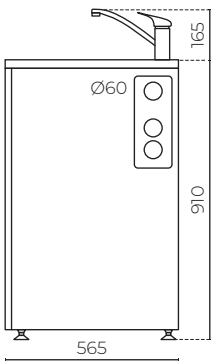

LAUNDRASTUDIO

560mm

LEVAQPWTUBSTUD

INSTALLATION: Floor-standing

WIDTH (MM): 560

DEPTH (MM): 565

HEIGHT (MM): 910

WARRANTY: 5 years on cabinet and all pressure mixer
20 years bowl and ceramic cartridge

OVERFLOW / CAPACITY (L/MIN): Yes / Greater than 25

PRESSURE: All pressure

WELS RATING: 3 star rated

WATER CONSUMPTION (L/MIN): 9

TAP HEIGHT(MM): ~ 165

FEATURES

- Pressed, seamless laundry tub with an anti-drip lip
- Recessed metal door handles
- Includes door storage basket
- Hot and cold isolators, dual capped outlets 15 and 20mm
- The sink size is 445 x 395 x 190mm (depth)