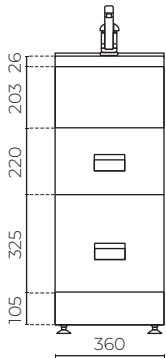

HUB TUB 360mm Slim Drawer

LEVAQPWTUBSLDR

INSTALLATION: Floor-standing

WIDTH (MM): 360

DEPTH (MM): 565

HEIGHT (MM): 910

WARRANTY: 5 years on cabinet and all pressure mixer
20 years bowl and ceramic cartridge

OVERFLOW / CAPACITY (L/MIN): Yes / Greater than 25

PRESSURE: All pressure

WELS RATING: 3 star rated

WATER CONSUMPTION (L/MIN): 9

TAP HEIGHT(MM): ~ 165

FEATURES

- Pressed, seamless laundry tub with an anti-drip lip
- Recessed metal drawer handles
- Includes 2 storage buckets
- Full extension quality drawer runners on lower drawer
- Hot and cold isolators, dual capped outlets 15 and 20mm
- The sink size is 260 x 400 x 180mm (depth)