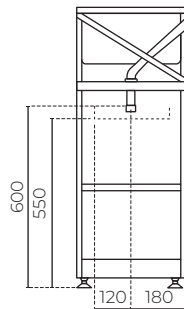

HUB TUB 360mm Slim Drawer

LEVAQPWTUBSLDR

INSTALLATION: Floor-standing

WIDTH (MM): 360

DEPTH (MM): 565

HEIGHT (MM): 910

WARRANTY: 5 years on cabinet and all pressure mixer
20 years bowl and ceramic cartridge

OVERFLOW / CAPACITY (L/MIN): Yes / Greater than 25

PRESSURE: All pressure

WELS RATING: 3 star rated

WATER CONSUMPTION (L/MIN): 9

TAP HEIGHT(MM): ~ 165

FEATURES

- Pressed, seamless laundry tub with an anti-drip lip
- Recessed metal drawer handles
- Includes 2 storage buckets
- Full extension quality drawer runners on lower drawer
- Hot and cold isolators, dual capped outlets 15 and 20mm
- The sink size is 260 x 400 x 180mm (depth)