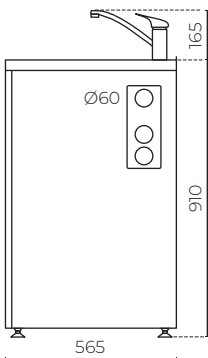

HUB TUB 360mm Slim Drawer

LEVAQPWTUBSLDR

INSTALLATION: Floor-standing

WIDTH (MM): 360

DEPTH (MM): 565

HEIGHT (MM): 910

WARRANTY: 5 years on cabinet and all pressure mixer
20 years bowl and ceramic cartridge

OVERFLOW / CAPACITY (L/MIN): Yes / Greater than 25

PRESSURE: All pressure

WELS RATING: 3 star rated

WATER CONSUMPTION (L/MIN): 9

TAP HEIGHT(MM): ~ 165

FEATURES

- Pressed, seamless laundry tub with an anti-drip lip
- Recessed metal drawer handles
- Includes 2 storage buckets
- Full extension quality drawer runners on lower drawer
- Hot and cold isolators, dual capped outlets 15 and 20mm
- The sink size is 260 x 400 x 180mm (depth)