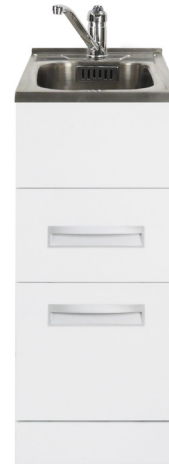

HUB TUB 360mm Slim Drawer

LEVAQPWTUBSLDR

INSTALLATION: Floor-standing

WIDTH (MM): 360

DEPTH (MM): 565

HEIGHT (MM): 910

WARRANTY: 5 years on cabinet and all pressure mixer
20 years bowl and ceramic cartridge

OVERFLOW / CAPACITY (L/MIN): Yes / Greater than 25

PRESSURE: All pressure

WELS RATING: 3 star rated

WATER CONSUMPTION (L/MIN): 9

TAP HEIGHT(MM): ~ 165

FEATURES

- Pressed, seamless laundry tub with an anti-drip lip
- Recessed metal drawer handles
- Includes 2 storage buckets
- Full extension quality drawer runners on lower drawer
- Hot and cold isolators, dual capped outlets 15 and 20mm
- The sink size is 260 x 400 x 180mm (depth)