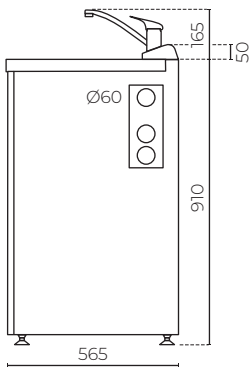

## HUB TUB

560mm Drawer

LEVAQPWTUBDRAW

**INSTALLATION:** Floor-standing

**WIDTH (MM):** 560

**DEPTH (MM):** 565

**HEIGHT (MM):** 910

**WARRANTY:** 5 years on cabinet and all pressure mixer  
20 years bowl and ceramic cartridge

**OVERFLOW / CAPACITY (L/MIN):** Yes / Greater than 25

**PRESSURE:** All pressure

**WELS RATING:** 3 star rated

**WATER CONSUMPTION (L/MIN):** 9

**TAP HEIGHT(MM):** ~ 165

### FEATURES

- Pressed, seamless laundry tub with an anti-drip lip
- Recessed metal drawer handles
- Includes 2 storage buckets
- Full extension quality drawer runners on lower drawer
- Hot and cold isolators, dual capped outlets 15 and 20mm
- The sink size is 475 x 375 x 210mm (depth)