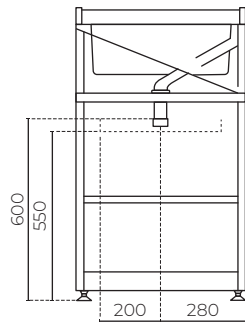

## HUB TUB

560mm Drawer

LEVAQPWTUBDRAW

**INSTALLATION:** Floor-standing

**WIDTH (MM):** 560

**DEPTH (MM):** 565

**HEIGHT (MM):** 910

**WARRANTY:** 5 years on cabinet and all pressure mixer  
20 years bowl and ceramic cartridge

**OVERFLOW / CAPACITY (L/MIN):** Yes / Greater than 25

**PRESSURE:** All pressure

**WELS RATING:** 3 star rated

**WATER CONSUMPTION (L/MIN):** 9

**TAP HEIGHT(MM):** ~ 165

### FEATURES

- Pressed, seamless laundry tub with an anti-drip lip
- Recessed metal drawer handles
- Includes 2 storage buckets
- Full extension quality drawer runners on lower drawer
- Hot and cold isolators, dual capped outlets 15 and 20mm
- The sink size is 475 x 375 x 210mm (depth)