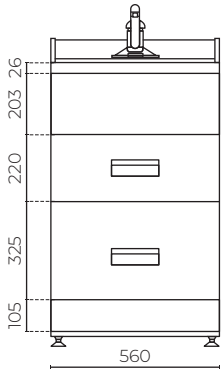

## HUB TUB

560mm Drawer

LEVAQPWTUBDRAW

**INSTALLATION:** Floor-standing

**WIDTH (MM):** 560

**DEPTH (MM):** 565

**HEIGHT (MM):** 910

**WARRANTY:** 5 years on cabinet and all pressure mixer  
20 years bowl and ceramic cartridge

**OVERFLOW / CAPACITY (L/MIN):** Yes / Greater than 25

**PRESSURE:** All pressure

**WELS RATING:** 3 star rated

**WATER CONSUMPTION (L/MIN):** 9

**TAP HEIGHT(MM):** ~ 165

### FEATURES

- Pressed, seamless laundry tub with an anti-drip lip
- Recessed metal drawer handles
- Includes 2 storage buckets
- Full extension quality drawer runners on lower drawer
- Hot and cold isolators, dual capped outlets 15 and 20mm
- The sink size is 475 x 375 x 210mm (depth)