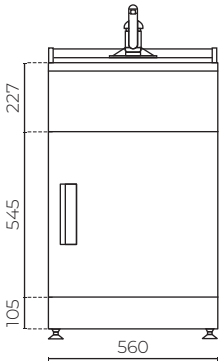

HUB TUB

560mm

LEVAQPWTUB2

INSTALLATION: Floor-standing

WIDTH (MM): 560

DEPTH (MM): 565

HEIGHT (MM): 910

WARRANTY: 5 years on cabinet and all pressure mixer
20 years bowl and ceramic cartridge

OVERFLOW / CAPACITY (L/MIN): Yes / Greater than 25

PRESSURE: All pressure

WELS RATING: 3 star rated

WATER CONSUMPTION (L/MIN): 9

TAP HEIGHT(MM): ~ 165

FEATURES

- Pressed, seamless laundry tub with an anti-drip lip
- Recessed metal door handles
- Includes door storage basket
- Hot and cold isolators, dual capped outlets 15 and 20mm
- The sink size is 475 x 375 x 210mm (depth)