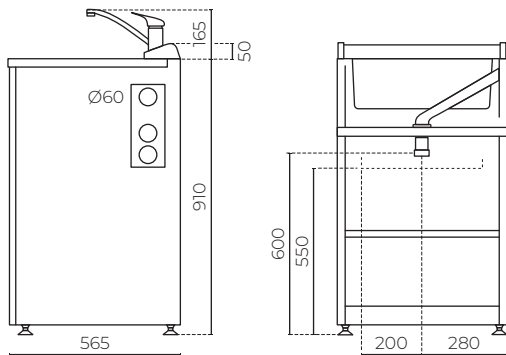

HUB TUB

560mm

LEVAQPWTUB2

INSTALLATION: Floor-standing

WIDTH (MM): 560

DEPTH (MM): 565

HEIGHT (MM): 910

WARRANTY: 5 years on cabinet and all pressure mixer
20 years bowl and ceramic cartridge

OVERFLOW / CAPACITY (L/MIN): Yes / Greater than 25

PRESSURE: All pressure

WELS RATING: 3 star rated

WATER CONSUMPTION (L/MIN): 9

TAP HEIGHT(MM): ~ 165

FEATURES

- Pressed, seamless laundry tub with an anti-drip lip
- Recessed metal door handles
- Includes door storage basket
- Hot and cold isolators, dual capped outlets 15 and 20mm
- The sink size is 475 x 375 x 210mm (depth)