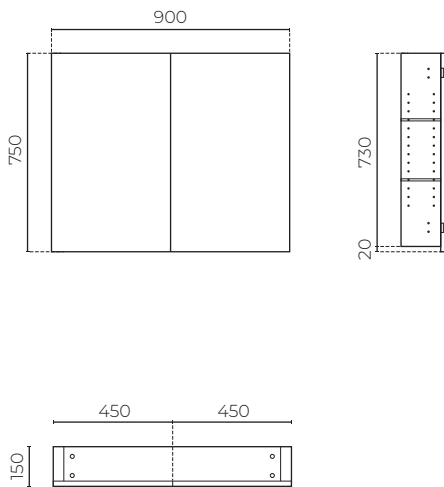

## ANYA MIRROR CABINET

900mm

LEVANYA900WH | LEVANYA900EL  
LEVANYA900DW | LEVANYA900CO

**CABINET MATERIAL:** E1 Moisture resistant board

**FRONT MATERIAL:** Glass

**INSTALLATION:** Wall mounted / recessed

**WIDTH (MM):** 900

**DEPTH (MM):** 150

**INTERNAL DEPTH (MM):** 105

**HEIGHT (MM):** 750

**WARRANTY:** 7 years

**DOORS:** 2 — Removable

**SHELVES:** 2 Adjustable Glass Shelves