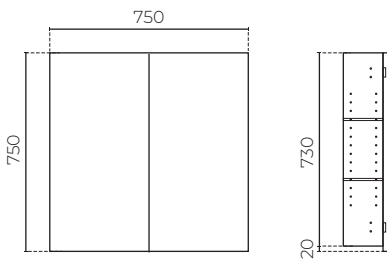

ANYA MIRROR CABINET

750mm

LEVANYA750WH | LEVANYA750EL
LEVANYA750DW | LEVANYA750CO

CABINET MATERIAL: E1 Moisture resistant board

FRONT MATERIAL: Glass

INSTALLATION: Wall mounted / recessed

WIDTH (MM): 750

DEPTH (MM): 150

INTERNAL DEPTH (MM): 105

HEIGHT (MM): 750

WARRANTY: 7 years

DOORS: 2 — Removable

SHELVES: 2 Adjustable Glass Shelves

FEATURES

- Soft close doors
- Hi-gloss internal finish

SPARE PARTS