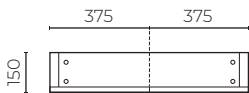

ANYA MIRROR CABINET

750mm

LEVANYA750WH | LEVANYA750EL
LEVANYA750DW | LEVANYA750CO

CABINET MATERIAL: E1 Moisture resistant board

FRONT MATERIAL: Glass

INSTALLATION: Wall mounted / recessed

WIDTH (MM): 750

DEPTH (MM): 150

INTERNAL DEPTH (MM): 105

HEIGHT (MM): 750

WARRANTY: 7 years

DOORS: 2 — Removable

SHELVES: 2 Adjustable Glass Shelves

FEATURES

- Soft close doors
- Hi-gloss internal finish

SPARE PARTS