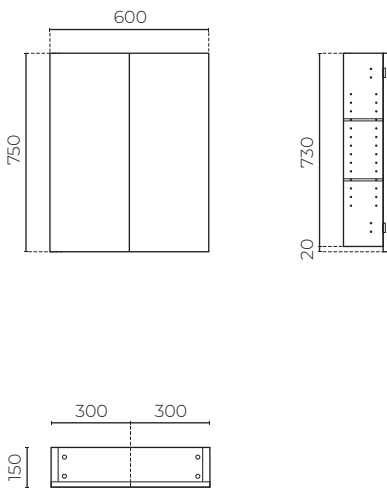

## ANYA MIRROR CABINET

600mm

LEVANYA600WH

**CABINET MATERIAL:** E1 Moisture resistant board

**FRONT MATERIAL:** Glass

**INSTALLATION:** Wall mounted / recessed

**WIDTH (MM):** 600

**DEPTH (MM):** 150

**INTERNAL DEPTH (MM):** 105

**HEIGHT (MM):** 750

**WARRANTY:** 7 years

**DOORS:** 2 — Removable

**SHELVES:** 2 Adjustable Glass Shelves