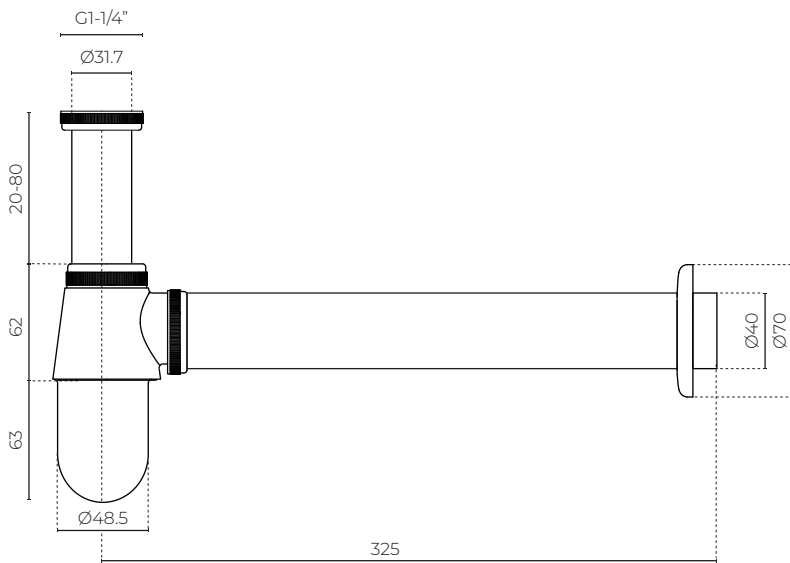

### 40mm Chrome Bottle Trap

LEV7914202

**MATERIAL:** Solid DR brass construction

**WIDTH (MM):** 325

**HEIGHT (MM):** 140-200

**LONG TRAP DIAMETER (MM):** 40

**WARRANTY:** 10 years on chrome

#### FEATURES

- Chrome plated body
- Removable bowl for cleaning
- Chrome wall flange
- STD 300mm outlet pipe
- Optional 500mm outlet pipe available

#### SPARE PARTS

- LEV79142WAS40 / 40mm Washer Kit x 3
- LEV7914202EXT / 40mm x 500mm S/S outlet pipe