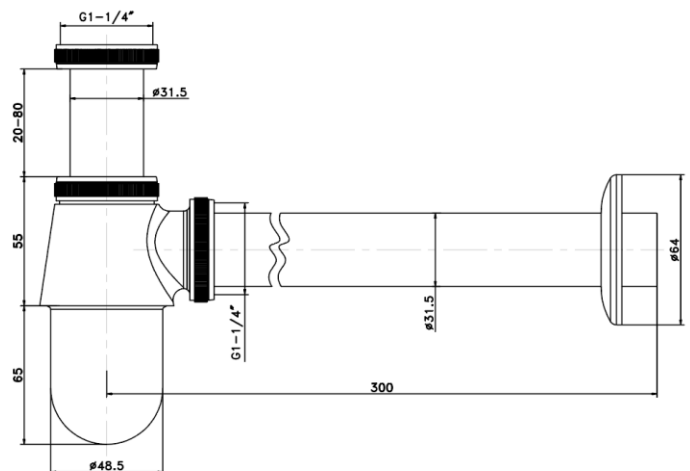

LE·VIVI

TECHNICAL DATA SHEET

LEVIVI 32mm Chrome Bottle Trap

LEV7910202

Features:

- Solid DR brass construction
- Chrome plated body
- Removable bowl for cleaning
- Chrome wall flange

Specifications:

- All solid brass construction
- STD 300mm outlet pipe
- Optional 500mm outlet pipe available
- Supplied with rubber bush to fit 40mm PVC pipe

Spare Parts:

- LEV79102WAS32 (32mm Washer Kit x 3)
- LEV7910202EXT (32mm x 500mm S/S outlet pipe)

Colour:

- Chrome

Warranty:

- 10 years

ACCESSORIES, WASTES AND TAPWARE NOT INCLUDED UNLESS STATED. PLEASE NOTE MEASUREMENTS ARE NOMINAL ONLY. PLEASE MEASURE PRODUCT ON SITE