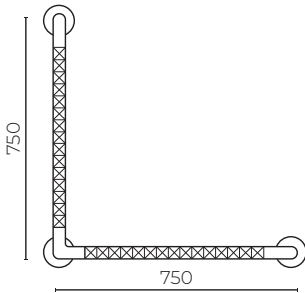

GRAB RAIL L SHAPED

LEV750SHAPEDN | LEV750SHAPEDS

MATERIAL: Solid stainless steel / aluminium
WIDTH (MM): 750
HEIGHT (MM): 750
WARRANTY: 5 years on rail, 1 year on non-residential applications

FEATURES

- Antibacterial, anti-ageing and anti-UV properties
- Strong aluminium core with five reinforcing ribs
- Surface texture to aid grip
- Secure mounting bases
- Concealed fittings
- 35mm diameter for nylon
- 32mm diameter for stainless steel

FINISHES AVAILABLE:

White Nylon
Code: N

Stainless Steel
Code: S