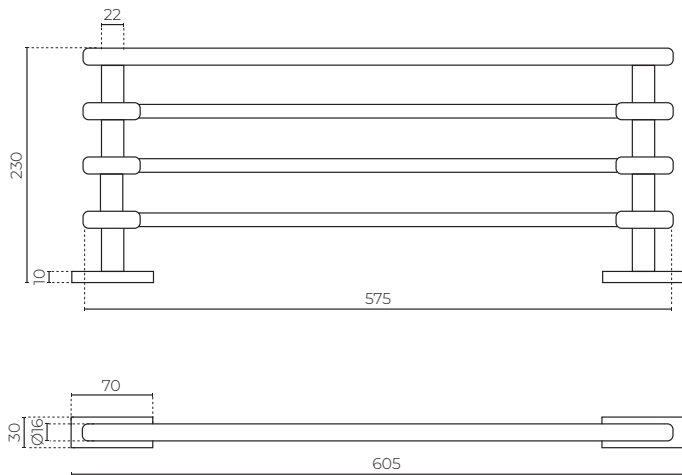

## LUISA Towel Rack LEV7211

**MATERIAL:** Solid brass construction  
**WIDTH (MM):** 600  
**DEPTH (MM):** 230  
**HEIGHT (MM):** 30  
**WARRANTY:** 10 years warranty

### FEATURES

- Modern design
- Dual fixing points