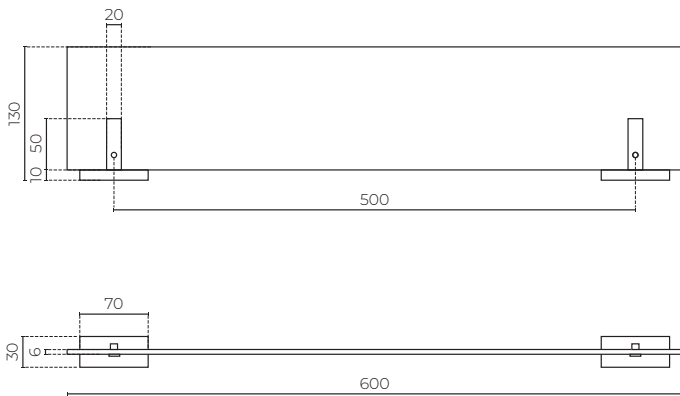

**LUISA**  
Glass Shelf  
LEV7210

**MATERIAL:** Solid brass construction and toughened safety glass  
**WIDTH (MM):** 600  
**DEPTH (MM):** 130  
**HEIGHT (MM):** 30  
**WARRANTY:** 10 years warranty

**FEATURES**

- Modern design
- Dual fixing points
- Toughened safety glass

**FINISHES AVAILABLE:**

Chrome /  
Frosted Glass