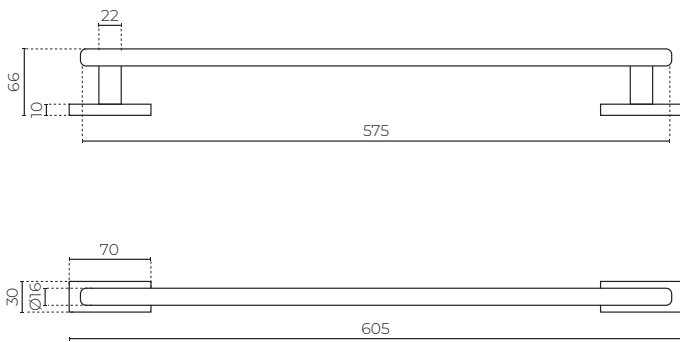

LUISA

Single Towel Rail

LEV7208

MATERIAL: Solid brass construction
WIDTH (MM): 605
DEPTH (MM): 66
HEIGHT (MM): 30
WARRANTY: 10 years warranty

FEATURES

- Modern design
- Dual fixing points

FINISHES AVAILABLE: