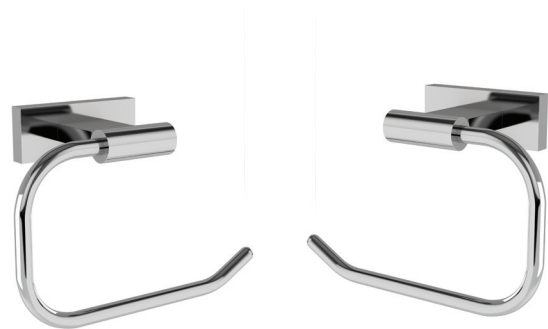

LUISA
Toilet Roll Holder
LEV7206 | LEV7206R

MATERIAL: Solid brass construction
WIDTH (MM): 155
DEPTH (MM): 65
HEIGHT (MM): 105
WARRANTY: 10 years warranty

FEATURES

- Modern square design
- Dual fixing points
- Left hand and right hand options available (side specified is the side from which the roll is added)

FINISHES AVAILABLE:

Chrome