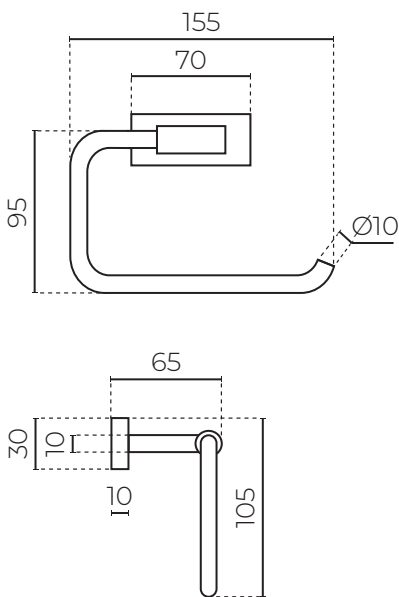

LUISA
Toilet Roll Holder
LEV7206 | LEV7206R

MATERIAL: Solid brass construction
WIDTH (MM): 155
DEPTH (MM): 65
HEIGHT (MM): 105
WARRANTY: 10 years warranty

FEATURES

- Modern square design
- Dual fixing points
- Left hand and right hand options available (side specified is the side from which the roll is added)