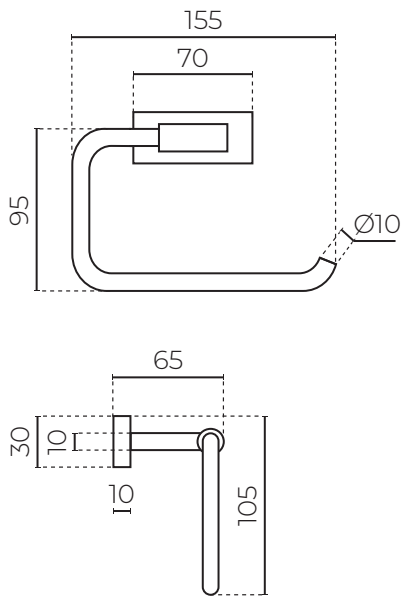

LUISA Toilet Roll Holder LEV7206

MATERIAL: Solid brass construction
WIDTH (MM): 155
DEPTH (MM): 65
HEIGHT (MM): 105
WARRANTY: 10 years warranty

FEATURES

- Modern square design
- Dual fixing points

FINISHES AVAILABLE: