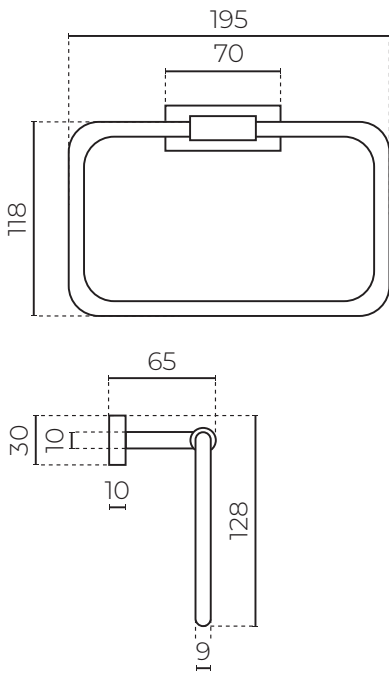

LUISA
Towel Ring
LEV7205

MATERIAL: Solid brass construction
WIDTH (MM): 195
DEPTH (MM): 65
HEIGHT (MM): 128
WARRANTY: 10 years warranty

FEATURES

- Modern square design
- Dual fixing points

FINISHES AVAILABLE: