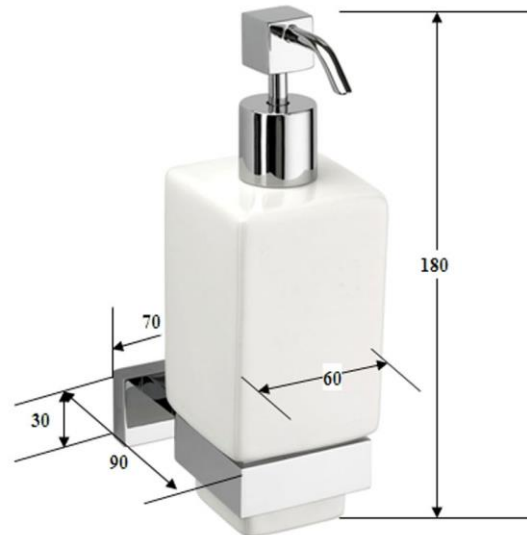

LE·VIVI

TECHNICAL DATA SHEET

LUISA

Soap Dispenser

LEV7202D

Features:

- Removable ceramic soap dispenser
- Modern square design
- Solid construction

Specifications:

- Chrome on brass construction

Colour:

- Chrome/White

Size:

- 180 x 70mm

Warranty:

- 5 years

ACCESSORIES, WASTES AND TAPWARE NOT INCLUDED UNLESS STATED. PLEASE NOTE MEASUREMENTS ARE NOMINAL ONLY. PLEASE MEASURE PRODUCT ON SITE