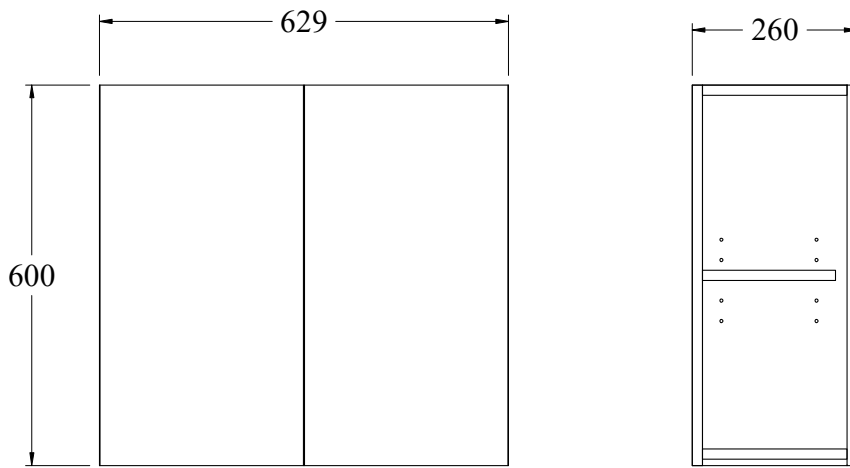

LAUNDRY STATION

Top 2 Door Cupboard with
Soft Close Doors

LEV629WAEL | LEV629WAMW

Features:

- 100% water proof cabinet
- Two cabinet colour options
- No. of Doors: 2

Size (width x depth x height):

- 629 x 260 x 600mm

Line Drawings

LEV629WAEL | LEV629WAMW