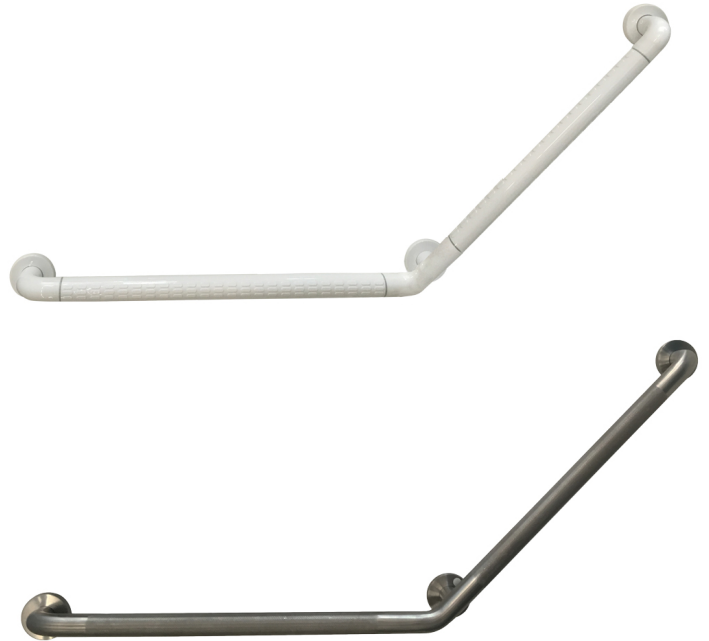

GRAB RAIL

Angled 45 Degree

LEV45DEGREEN | LEV45DEGREES

Features:

- Improve safety in bathroom areas
- Ideal for those needing assistance standing or sitting
- Water resistant and non-slip
- Both surfaces (Stainless Steel & Nylon) offer antibacterial, anti-ageing and anti-UV properties

Specifications:

- Strong aluminium core with five reinforcing ribs
- Three secure mounting bases along rail
- 35mm diameter

Colour:

- White Nylon or Stainless Steel

Size:

- 600 x 600mm with 135° angle

Warranty:

- 5 years

ACCESSORIES, WASTES AND TAPWARE NOT INCLUDED UNLESS STATED. PLEASE NOTE MEASUREMENTS ARE NOMINAL ONLY.
PLEASE MEASURE PRODUCT ON SITE. ACTUAL COLOURS MAY VARY