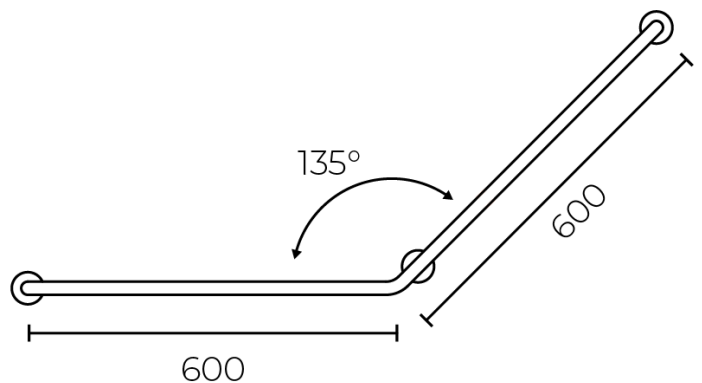

GRAB RAIL

Angled 45 Degree

LEV45DEGREEN | LEV45DEGREES

Features:

- Improve safety in bathroom areas
- Ideal for those needing assistance standing or sitting
- Water resistant and non-slip
- Both surfaces (Stainless Steel & Nylon) offer antibacterial, anti-ageing and anti-UV properties

Specifications:

- Strong aluminium core with five reinforcing ribs
- Three secure mounting bases along rail
- 35mm diameter

Colour:

- White Nylon or Stainless Steel

Size:

- 600 x 600mm with 135° angle

Warranty:

- 5 years

ACCESSORIES, WASTES AND TAPWARE NOT INCLUDED UNLESS STATED. PLEASE NOTE MEASUREMENTS ARE NOMINAL ONLY.
PLEASE MEASURE PRODUCT ON SITE. ACTUAL COLOURS MAY VARY