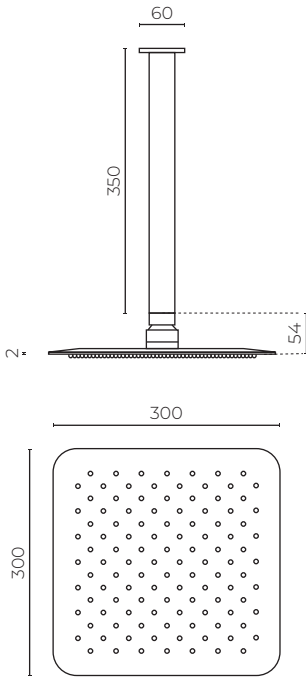

**LEVIVI**  
 Sqaure Rainhead Ceiling Shower  
 LEV300SQ350CEIL

**CONSTRUCTION:** Stainless steel and brass  
**RAINHEAD WIDTH (MM):** 300  
**RAINHEAD HEIGHT (MM):** 2  
**SHOWER ARM WIDTH (MM):** 25  
**SHOWER ARM HEIGHT (MM):** 350  
**FINISH:** Polished mirror  
**SHAPE:** Square  
**ARM MOUNT:** Ceiling  
**WELS RATING:** 3 star rated  
**WATER CONSUMPTION (L/MIN):** 8.5  
**WARRANTY:** 10 years  
**LEAD:** Lead free head

**FEATURES**

- Square mounting flange
- Ultra-thin soft edges
- Square with cleanable rubber jets
- Laser welded edges
- 15mm male connection

**SPARE PARTS**

- LEVWD02F350SQCA / Arm
- LEVD1201B30SRH / Head