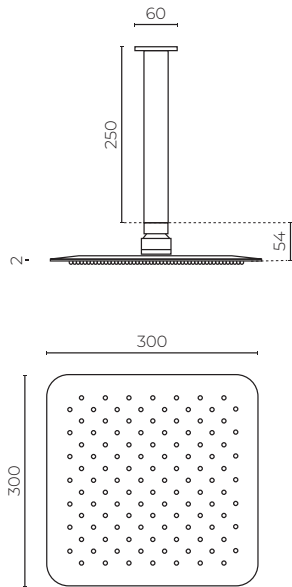

LEVIVI
 Sqaure Rainhead Ceiling Shower
 LEV300SQ250CEIL

CONSTRUCTION: Stainless steel and brass
RAINHEAD WIDTH (MM): 300
RAINHEAD HEIGHT (MM): 2
SHOWER ARM WIDTH (MM): 25
SHOWER ARM HEIGHT (MM): 250
FINISH: Polished mirror
SHAPE: Square
ARM MOUNT: Ceiling
WELS RATING: 3 star rated
WATER CONSUMPTION (L/MIN): 8.5
WARRANTY: 10 years
LEAD: Lead free head

FEATURES

- Square mounting flange
- Ultra-thin soft edges
- Square with cleanable rubber jets
- Laser welded edges
- 15mm male connection

SPARE PARTS

- LEVWD02F250SQCA / Arm
- LEVD1201B30SRH / Head

FINISHES AVAILABLE: