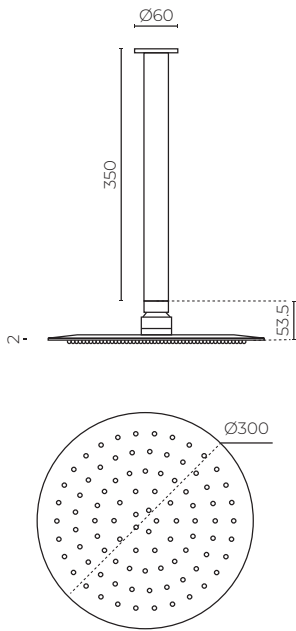

**LEVIVI**  
 Round Rainhead Ceiling Shower  
 LEV300RD350CEIL

**CONSTRUCTION:** Stainless steel and brass  
**RAINHEAD DIAMETER (MM):** 300  
**RAINHEAD HEIGHT (MM):** 2  
**SHOWER ARM DIAMETER (MM):** 22  
**SHOWER ARM HEIGHT (MM):** 350  
**FINISH:** Polished mirror  
**SHAPE:** Round  
**ARM MOUNT:** Ceiling  
**WELS RATING:** 3 star rated  
**WATER CONSUMPTION (L/MIN):** 8.5  
**WARRANTY:** 10 years  
**LEAD:** Lead free head

**FEATURES**

- Round mounting plate
- Ultra-thin soft edges
- Round with cleanable rubber jets
- Laser welded edges
- 15mm male connection

**SPARE PARTS**

- LEVWD02350ROCA / Arm
- LEVD1201A30RRH / Head

**FINISHES AVAILABLE:**