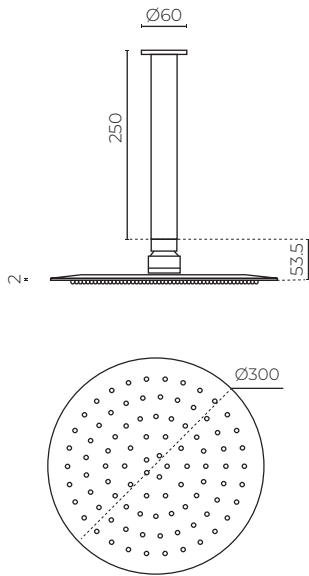

LEVIVI
 Round Rainhead Ceiling Shower
 LEV300RD250CEIL

CONSTRUCTION: Stainless steel and brass
RAINHEAD DIAMETER (MM): 300
RAINHEAD HEIGHT (MM): 2
SHOWER ARM DIAMETER (MM): 22
SHOWER ARM HEIGHT (MM): 250
FINISH: Polished mirror
SHAPE: Round
ARM MOUNT: Ceiling
WELS RATING: 3 star rated
WATER CONSUMPTION (L/MIN): 8.5
WARRANTY: 10 years
LEAD: Lead free head

FEATURES

- Round mounting plate
- Ultra-thin soft edges
- Round with cleanable rubber jets
- Laser welded edges
- 15mm male connection

SPARE PARTS

- LEVWD02250ROCA / Arm
- LEVD1201A30RRH / Head

FINISHES AVAILABLE: