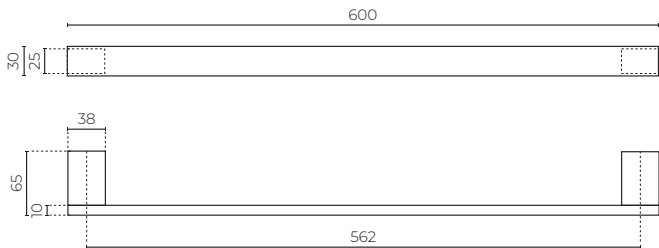

ALYSSA

Single Towel Rail

LEV2808600 | LEV2808B600 | LEV2808BN600 | LEV2808GM600

MATERIAL: Solid 304 stainless steel construction

WIDTH (MM): 600

DEPTH (MM): 65

HEIGHT (MM): 30

WARRANTY: 10 years warranty on stainless steel & 2 years warranty on black powder coated finish

FEATURES

- Modern square design
- Dual fixing points
- Suitable for indoor use only
- Polished 304 Stainless Steel, Black (powdercoat), Brushed Nickel (PVD), Gunmetal (PVD)

FINISHES AVAILABLE:

Black Code: BK Chrome Code: CP Brushed Nickel Code: BN Gunmetal Code: GM