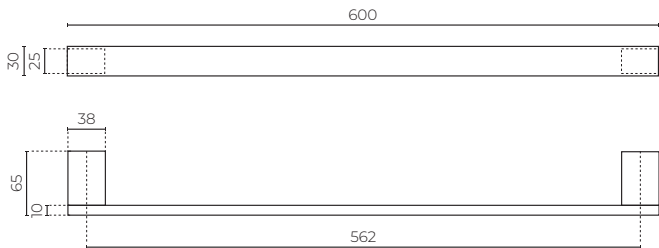

ALYSSA

Single Towel Rail

LEV2808B600 | LEV2808600

MATERIAL: Solid stainless steel construction
WIDTH (MM): 600
DEPTH (MM): 65
HEIGHT (MM): 30
WARRANTY: 10 years warranty on stainless steel & 2 years warranty on black powder coated finish

FEATURES

- Modern square design
- Dual fixing points

FINISHES AVAILABLE:

Black
Code: B

Polished
Stainless Steel