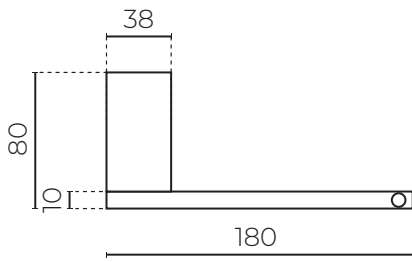

ALYSSA

Toilet Roll Holder

LEV2806 | LEV2806B | LEV2806BN | LEV2806GM

MATERIAL: Solid 304 stainless steel construction

WIDTH (MM): 180

DEPTH (MM): 80

HEIGHT (MM): 33

WARRANTY: 10 years warranty on stainless steel & 2 years warranty on black powder coated finish

FEATURES

- Modern square design
- Dual fixing points
- Suitable for indoor use only
- Polished 304 Stainless Steel, Black (powdercoat), Brushed Nickel (PVD), Gunmetal (PVD)

FINISHES AVAILABLE: