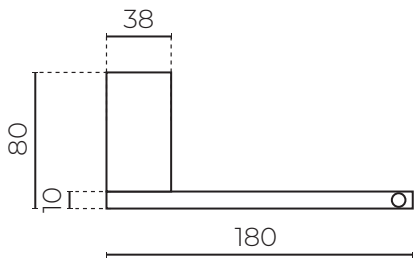

## ALYSSA

Toilet Roll Holder

LEV2806B | LEV2806

**MATERIAL:** Solid stainless steel construction

**WIDTH (MM):** 180

**DEPTH (MM):** 80

**HEIGHT (MM):** 33

**WARRANTY:** 10 years warranty on stainless steel & 2 years warranty on black powder coated finish

### FEATURES

- Modern square design
- Dual fixing points