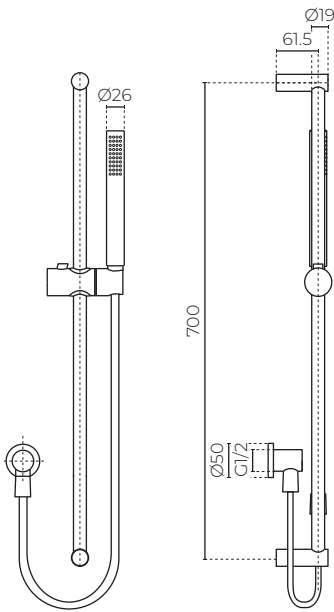

SLIM

Slide Shower

LEV25SSMPSS | LEV25SSMPBK

CONSTRUCTION: Stainless steel
PRESSURE: Mains pressure
WORKING PRESSURE (KPA): 150-1000
RECOMMENDED WORKING PRESSURE (KPA): 500
RAIL LENGTH (MM): 700
RAIL DIAMETER (MM): 19
HAND-HELD HEAD DIAMETER (MM): 26
WELS RATING: 3 star rated
WATER CONSUMPTION (L/MIN): 7.8
WARRANTY: Lifetime on stainless steel, 5 years on coloured
LEAD FREE: Yes

FEATURES

- Minimalist design
- Single function head
- Easy to move slider

SPARE PARTS

- LEV25HSSS / Hand Shower Stainless Steel
- LEV25HSBK / Hand Shower PVD Vapour Black

FINISHES AVAILABLE:

Brushed
Stainless Steel
Code: SS

PVD Vapour
Black
Code: BK